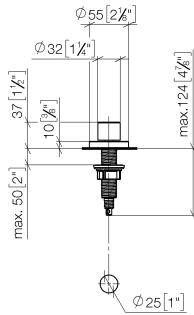

**Strainer waste with control handle - Durabron (23kt Gold)**

ELIO

10 710 970

- control for single basin
- including adapter for Bowden cable

Fits ELIO, ENO, MEM, META SQUARE, SYNC, TARA and TARA ULTRA

Fits: ELIO, MEM, TARA, TARA ULTRA, META SQUARE

10 710 970

mm [inches]

10 710 970

Parts for other finishes can be found here: [Chrome](#)

Spare parts list

No.	Item Number	Name	Quantity used	Delivery time
1	09 20 97 030-09	handle	1	40
2	90 12 12 002 00 90	fixing cap	1	2
3	09 27 87 006-09	rosette	1	40
4	90 14 10 043 00 90	seal	1	2
5	09 14 10 042 90	seal	1	2
6	09 29 06 087-09	spindle	1	-
Spare part can no longer be ordered, please order the replacement item				
7	04 30 01 029 00 90	adaptor	1	2
8	09 24 03 175 90	adaptor	1	2
9	09 11 10 073-07	connection	1	30
10	09 11 10 074-07	connection	1	30
11	09 11 10 079-07	connection	1	30
12	09 30 11 087 90	disc	1	2
13	09 23 30 024-07	nut	1	30