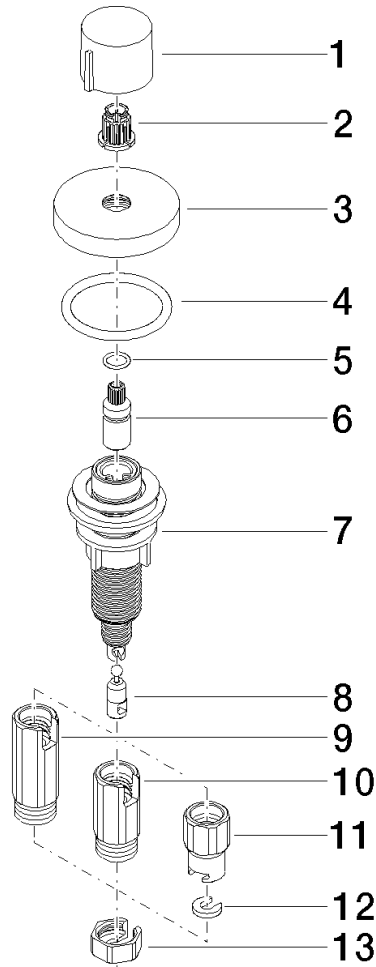

**Strainer waste with control handle - Durabron (23kt Gold)**

ELIO

10 710 970

- control for single basin
- including adapter for Bowden cable

Fits ELIO, ENO, MEM, META SQUARE, SYNC, TARA and TARA ULTRA

Fits: ELIO, MEM, TARA, TARA ULTRA, META SQUARE

	Durabron (23kt Gold)	10 710 970-09
	Chrome	10 710 970-00
	Brushed Platinum	10 710 970-06
	Platinum	10 710 970-08
	Dark Chrome	10 710 970-19
	Brushed Durabron (23kt Gold)	10 710 970-28
	Matte Black	10 710 970-33
	Brushed Champagne (22kt Gold)	10 710 970-46
	Champagne (22kt Gold)	10 710 970-47
	Brushed Chrome	10 710 970-93
	Brushed Dark Platinum	10 710 970-99

10 710 970

mm [inches]

10 710 970

Parts for other finishes can be found here: [Chrome](#)

Spare parts list

No.	Item Number	Name	Quantity used	Delivery time
1	09 20 97 030-09	handle	1	40
2	90 12 12 002 00 90	fixing cap	1	2
3	09 27 87 006-09	rosette	1	40
4	90 14 10 043 00 90	seal	1	2
5	09 14 10 042 90	seal	1	2
6	09 29 06 087-09	spindle	1	-
Spare part can no longer be ordered, please order the replacement item				
7	04 30 01 029 00 90	adaptor	1	2
8	09 24 03 175 90	adaptor	1	2
9	09 11 10 073-07	connection	1	30
10	09 11 10 074-07	connection	1	30
11	09 11 10 079-07	connection	1	30
12	09 30 11 087 90	disc	1	2
13	09 23 30 024-07	nut	1	30